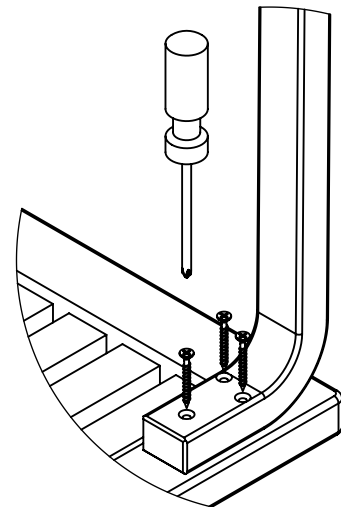

BENCH 153A & B

artek

Design Alvar Aalto 1940-45

1X

4X

2X

12X

5x45

4X

35x1.7

1

2